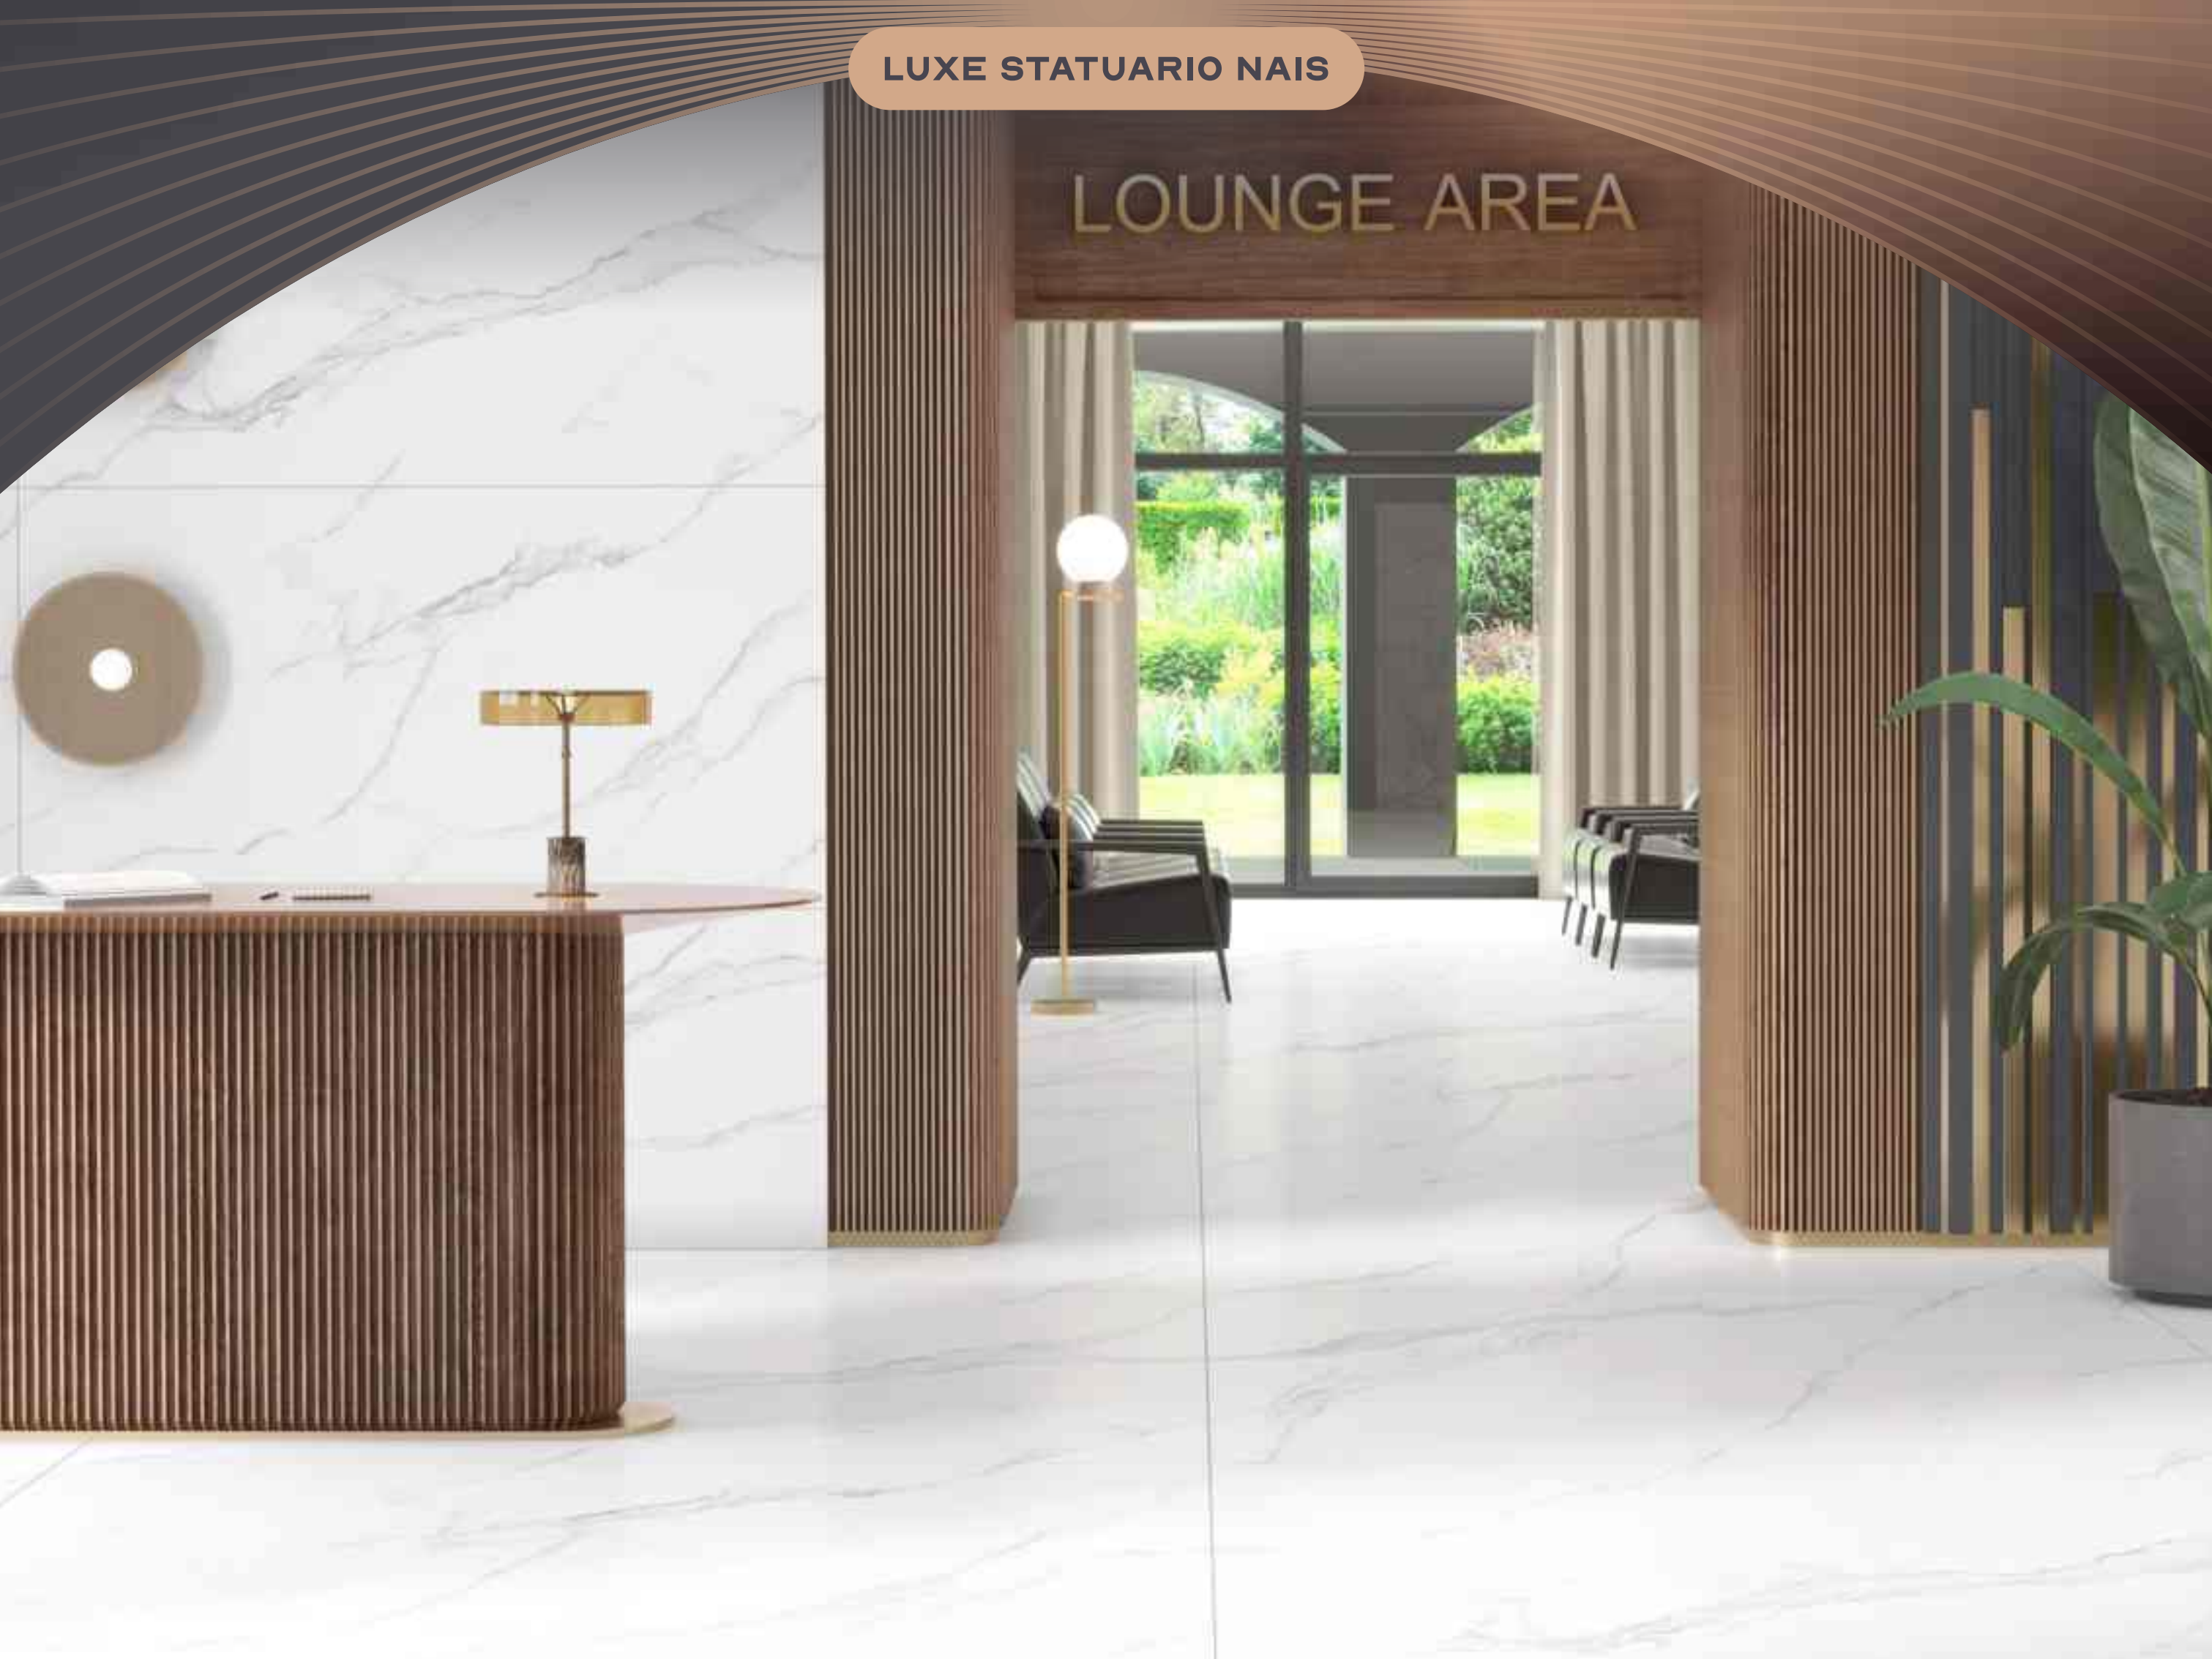

LUXE STATUARIO NAIS

LOUNGE AREA