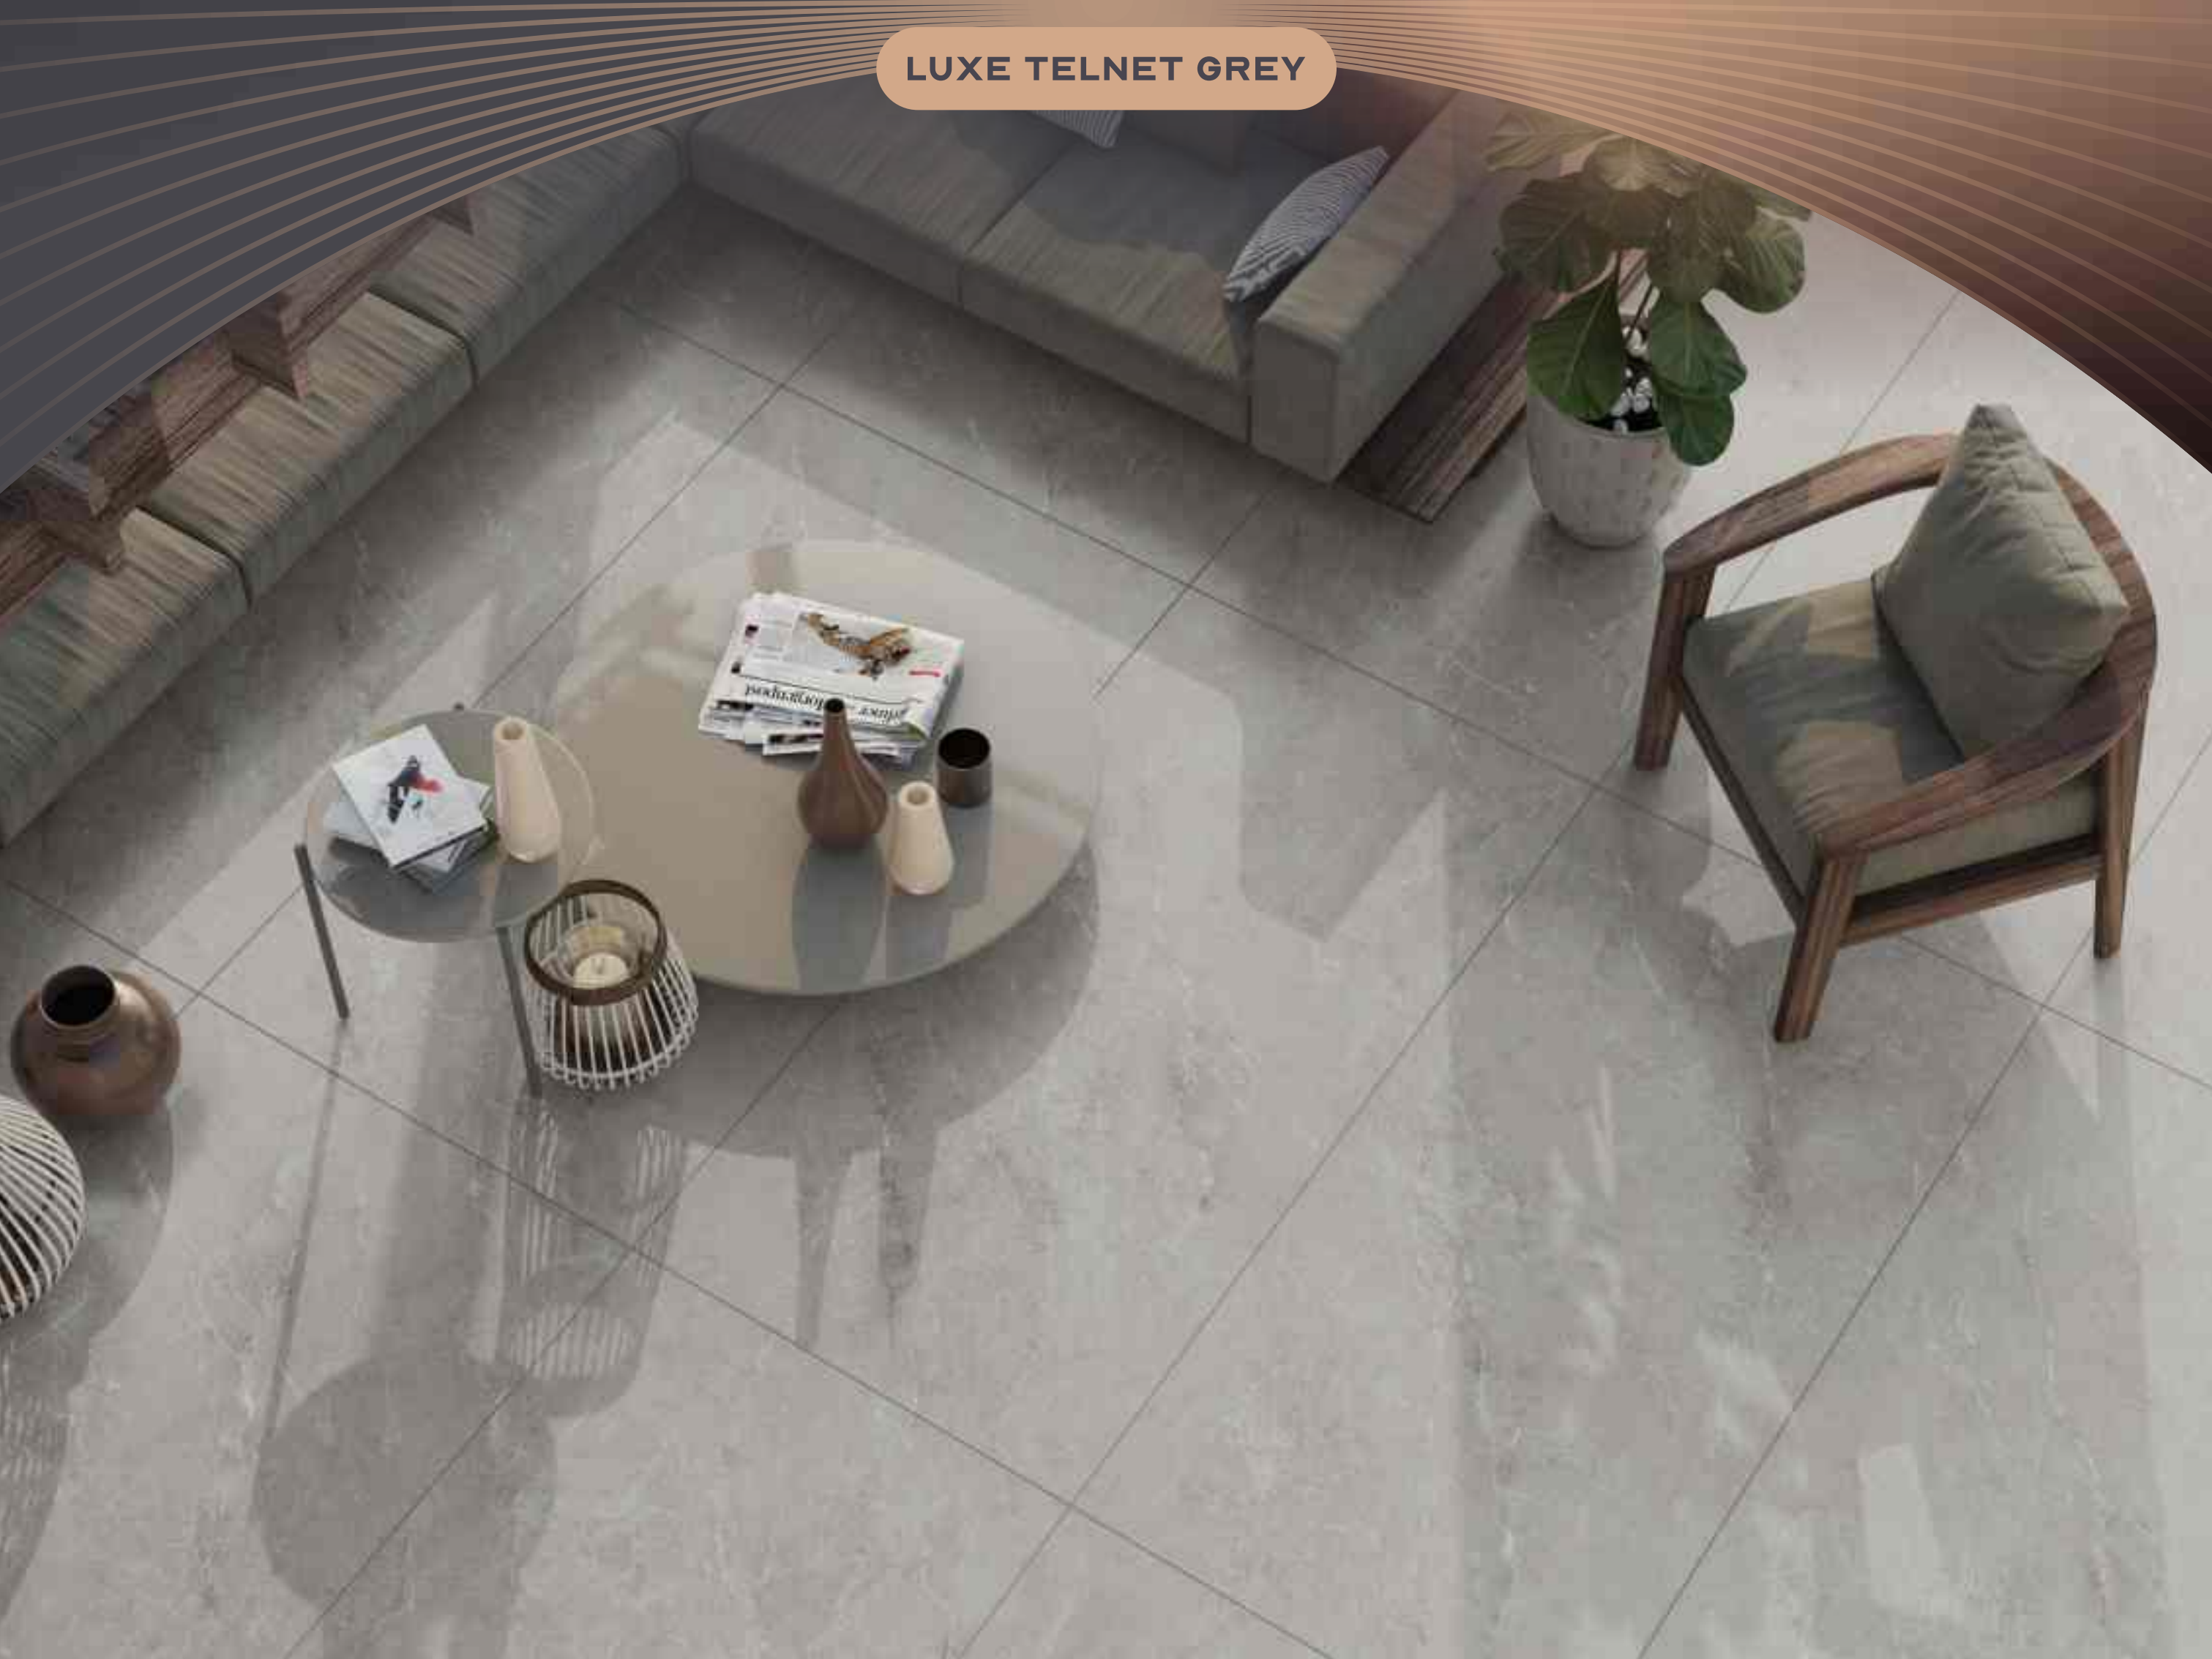

LUXE TELNET BIANCO

**LUXE** 800 X  
1600 MM  
**TELNET GREY**

Finish:  
**SATIN ENDLESS**

Random:  
**4**

TAP HERE TO  
EXPLORE 360°

LUXE TELNET GREY