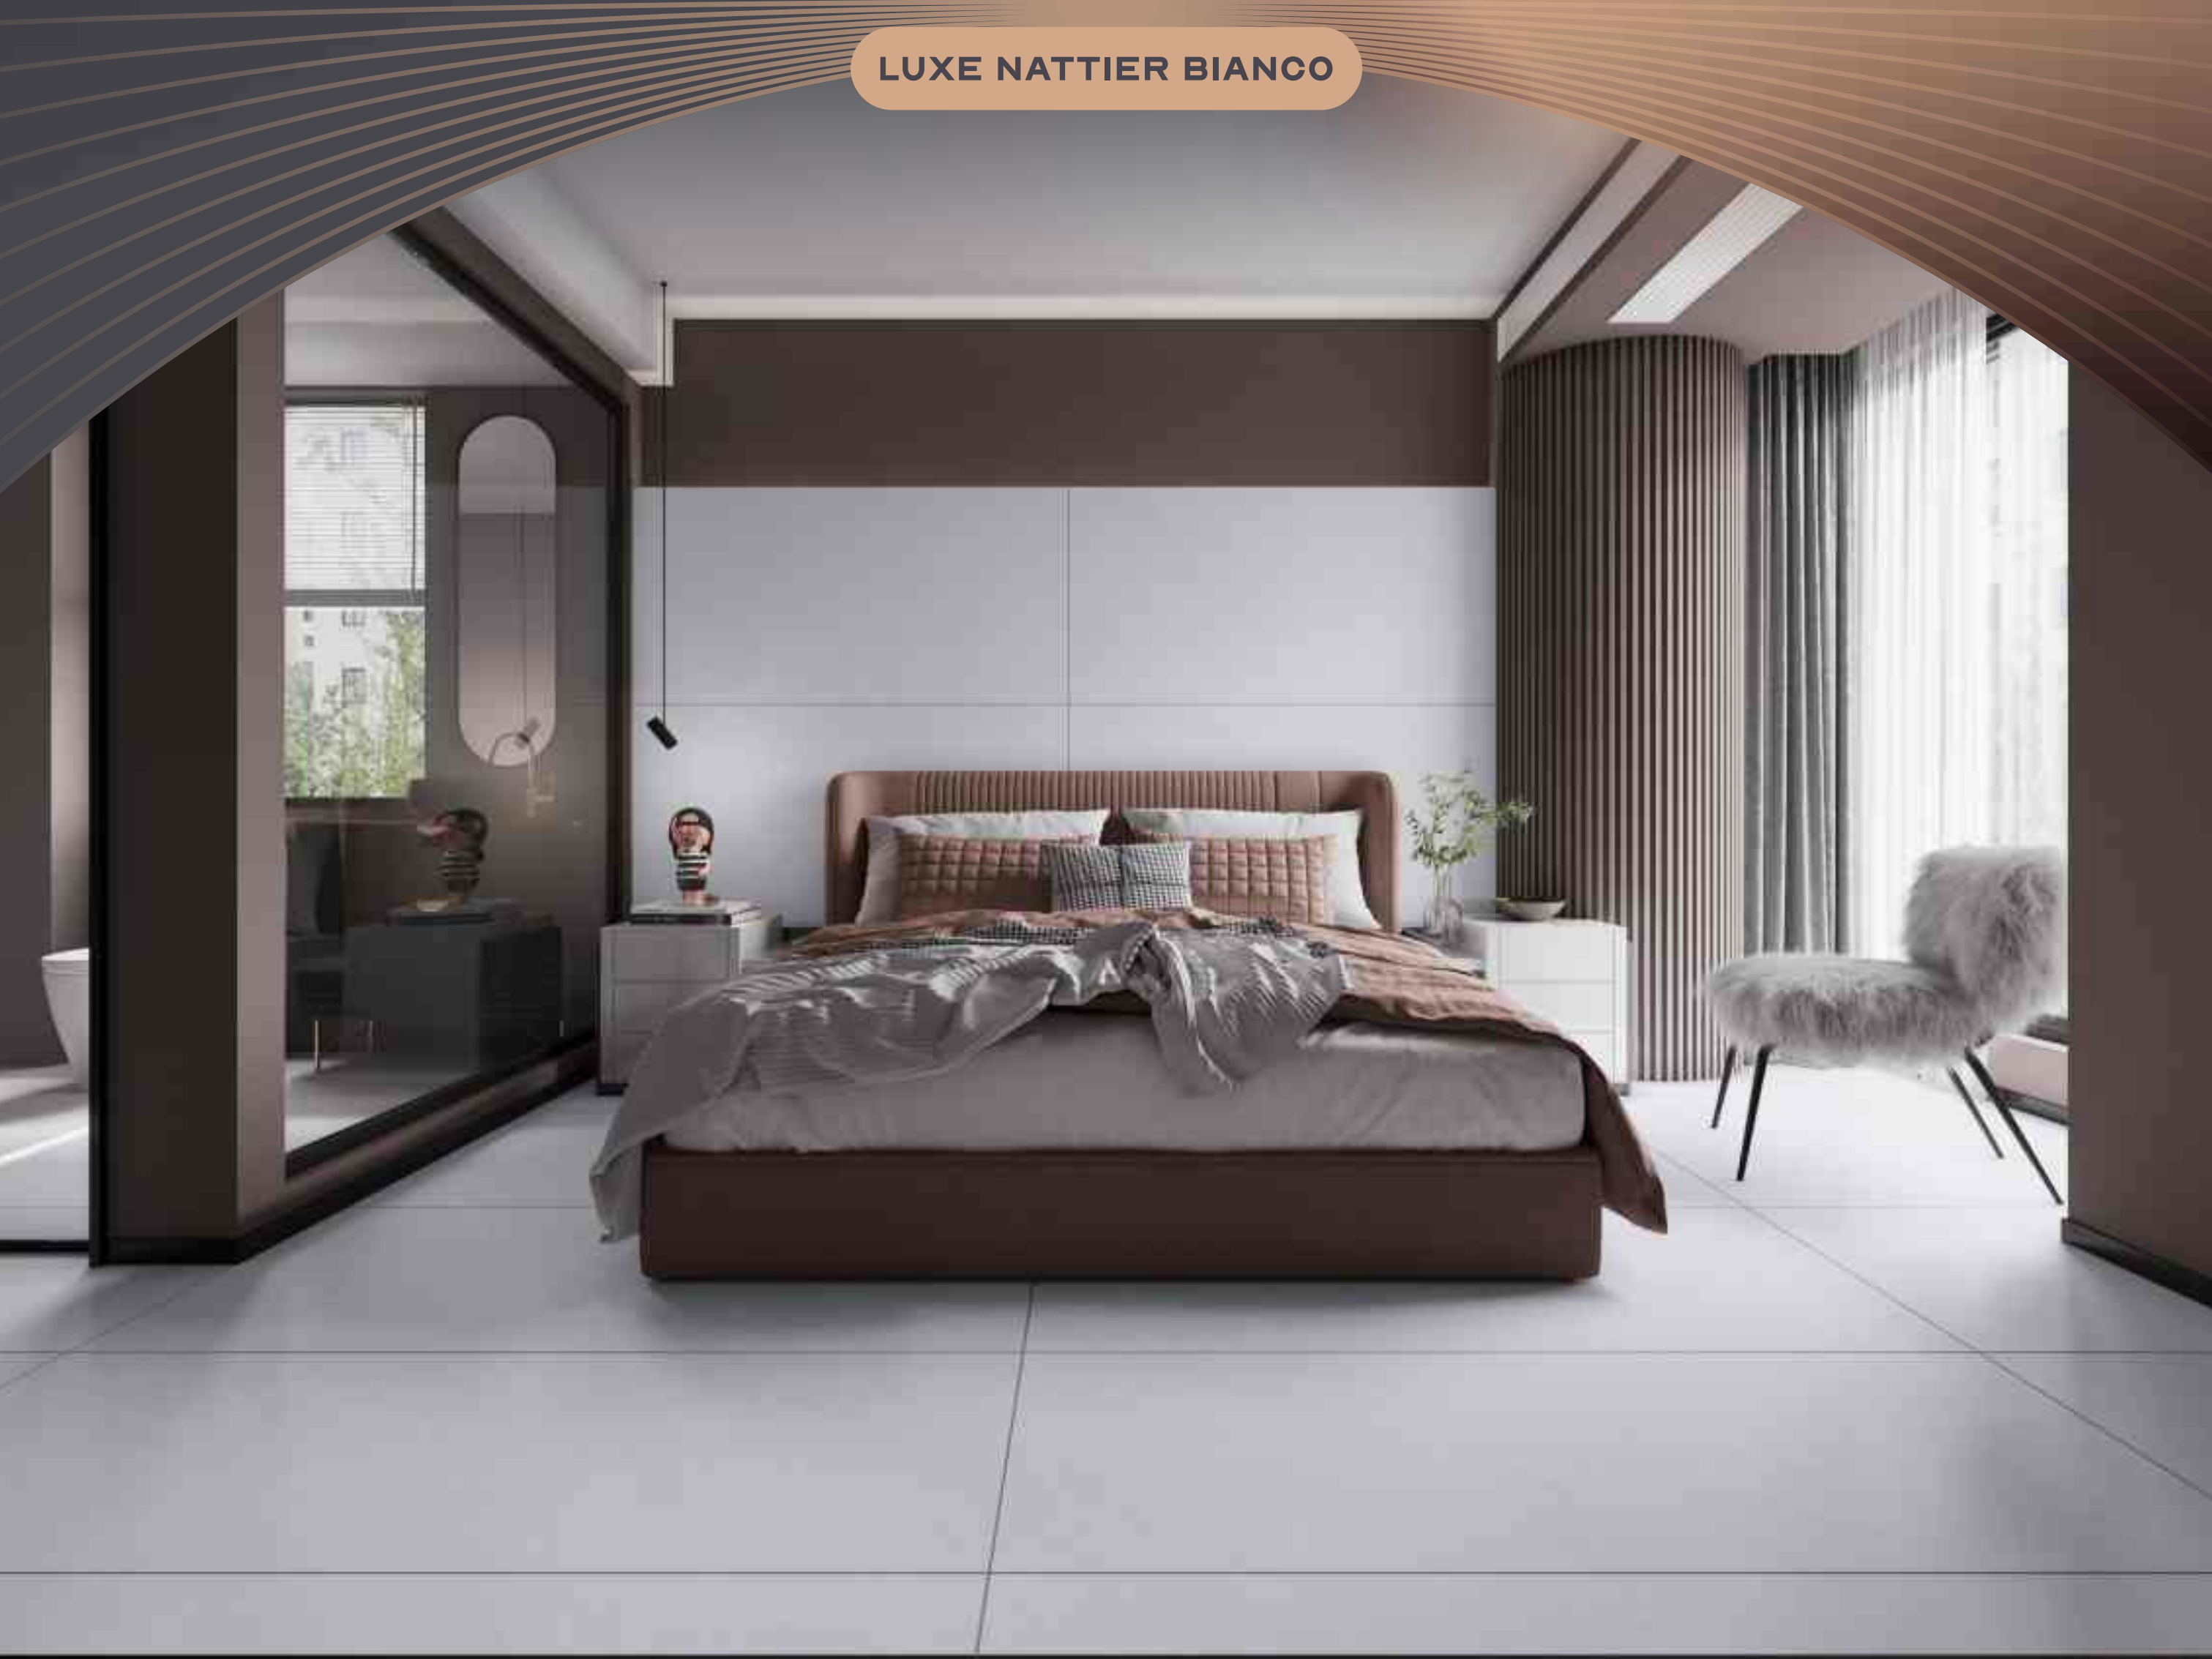

LUXE NATTIER BIANCO